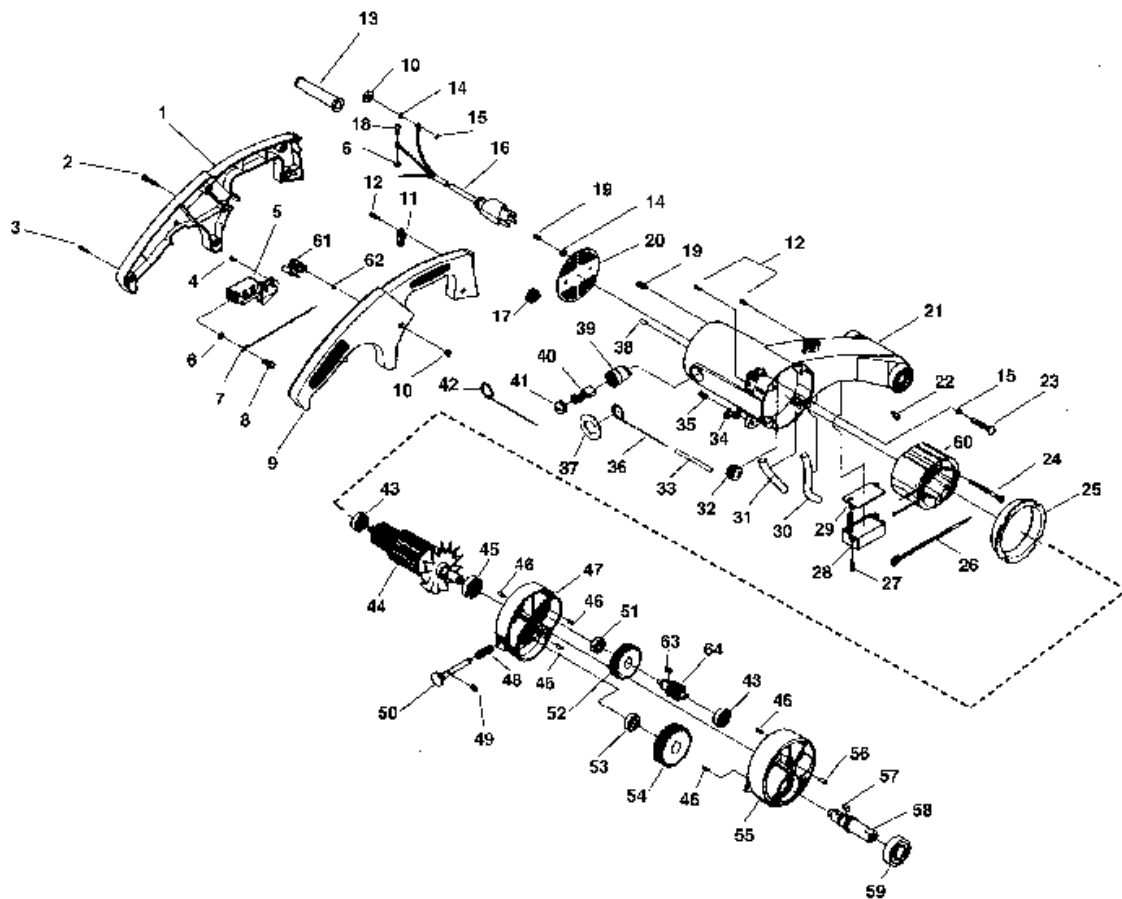

NOTA: USE SEMPRE O NÚMERO DE CATÁLOGO AO FAZER SEUS PEDIDOS.

Núm. Ref.	Núm. Cat.	Descrição	Núm. Ref.	Núm. Cat.	Descrição
1	74892	Handle Left Hand	33	75392	Sleeving
2	74882	M5 x 27MM Pan Hd Screw	34	74992	Chain Hook
3	74887	1/8" x 5/8" Self Tap Screw	35	74997	1/4" x 5/8" Shoulder Screw
4	74897	4M4 x 10MM Self Tap Screw	36	74987	Jumper Wire
5	74902	Switch	37	75212	Fiberplate
6	74852	M 3,5 Ext. Tooth Washer	38	74962	Rubber Pin
7	74987	Jumper Wire	39	74967	Brush Holder
8	74847	#6 x 6.8MM Pan Hd. Screw	40	74972	Brush
9	74917	Handle Right Hand	41	74977	Brush Cap
10	74922	MS Hex Nut	42	75182	Jumper Wire
11	74912	Clamp	43	75017	Ball Bearing
12	74907	M4 x 16MM Self Tap Screw	44	75582	Armature 230V
13	74867	Cord Guard	45	75027	Ball Bearing
14	74932	M5 Lock Washer	46	75032	Rubber Pin
15	74877	M5 Ext. Tooth Washer	47	75037	Gear Housing - Inward
16	75542	Power Cord	48	75052	Spring
17	75387	Terminal block	49	75062	Retaining Ring
18	74847	#6 x 6.8MM Pan Hd. Screw	50	75057	Lock Pin
19	75412	M5 x 12MM Pan Hd. Screw	51	75047	Ball Bearing
20	74937	End Cover	52	75072	Gear
21	74957	Motor Housing	53	75087	Ball Bearing
22	75287	Wire Nut	54	75092	Gear
23	75762	M5 x 20MM Pan Hd. Screw	55	75112	Gear Housing-Inner
24	75007	M5 x 70MM Pan Hd. Screw	56	75117	Pin
25	75012	Baffle	57	75077	Square Key
26	75442	Locking Cable Ties	58	75127	Spindle
27	75412	M5 x 12MM Pan Hd. Screw	59	75217	Ball Bearing
28	75407	Filter	60	75577	Field 230V
29	75402	Cover	61	75532	Lock Button
30	75437	Sleeving	62	75537	Spring
31	75432	Sleeving	63	75077	Square Key
32	75767	Sleeve	64	75082	Gear Shaft